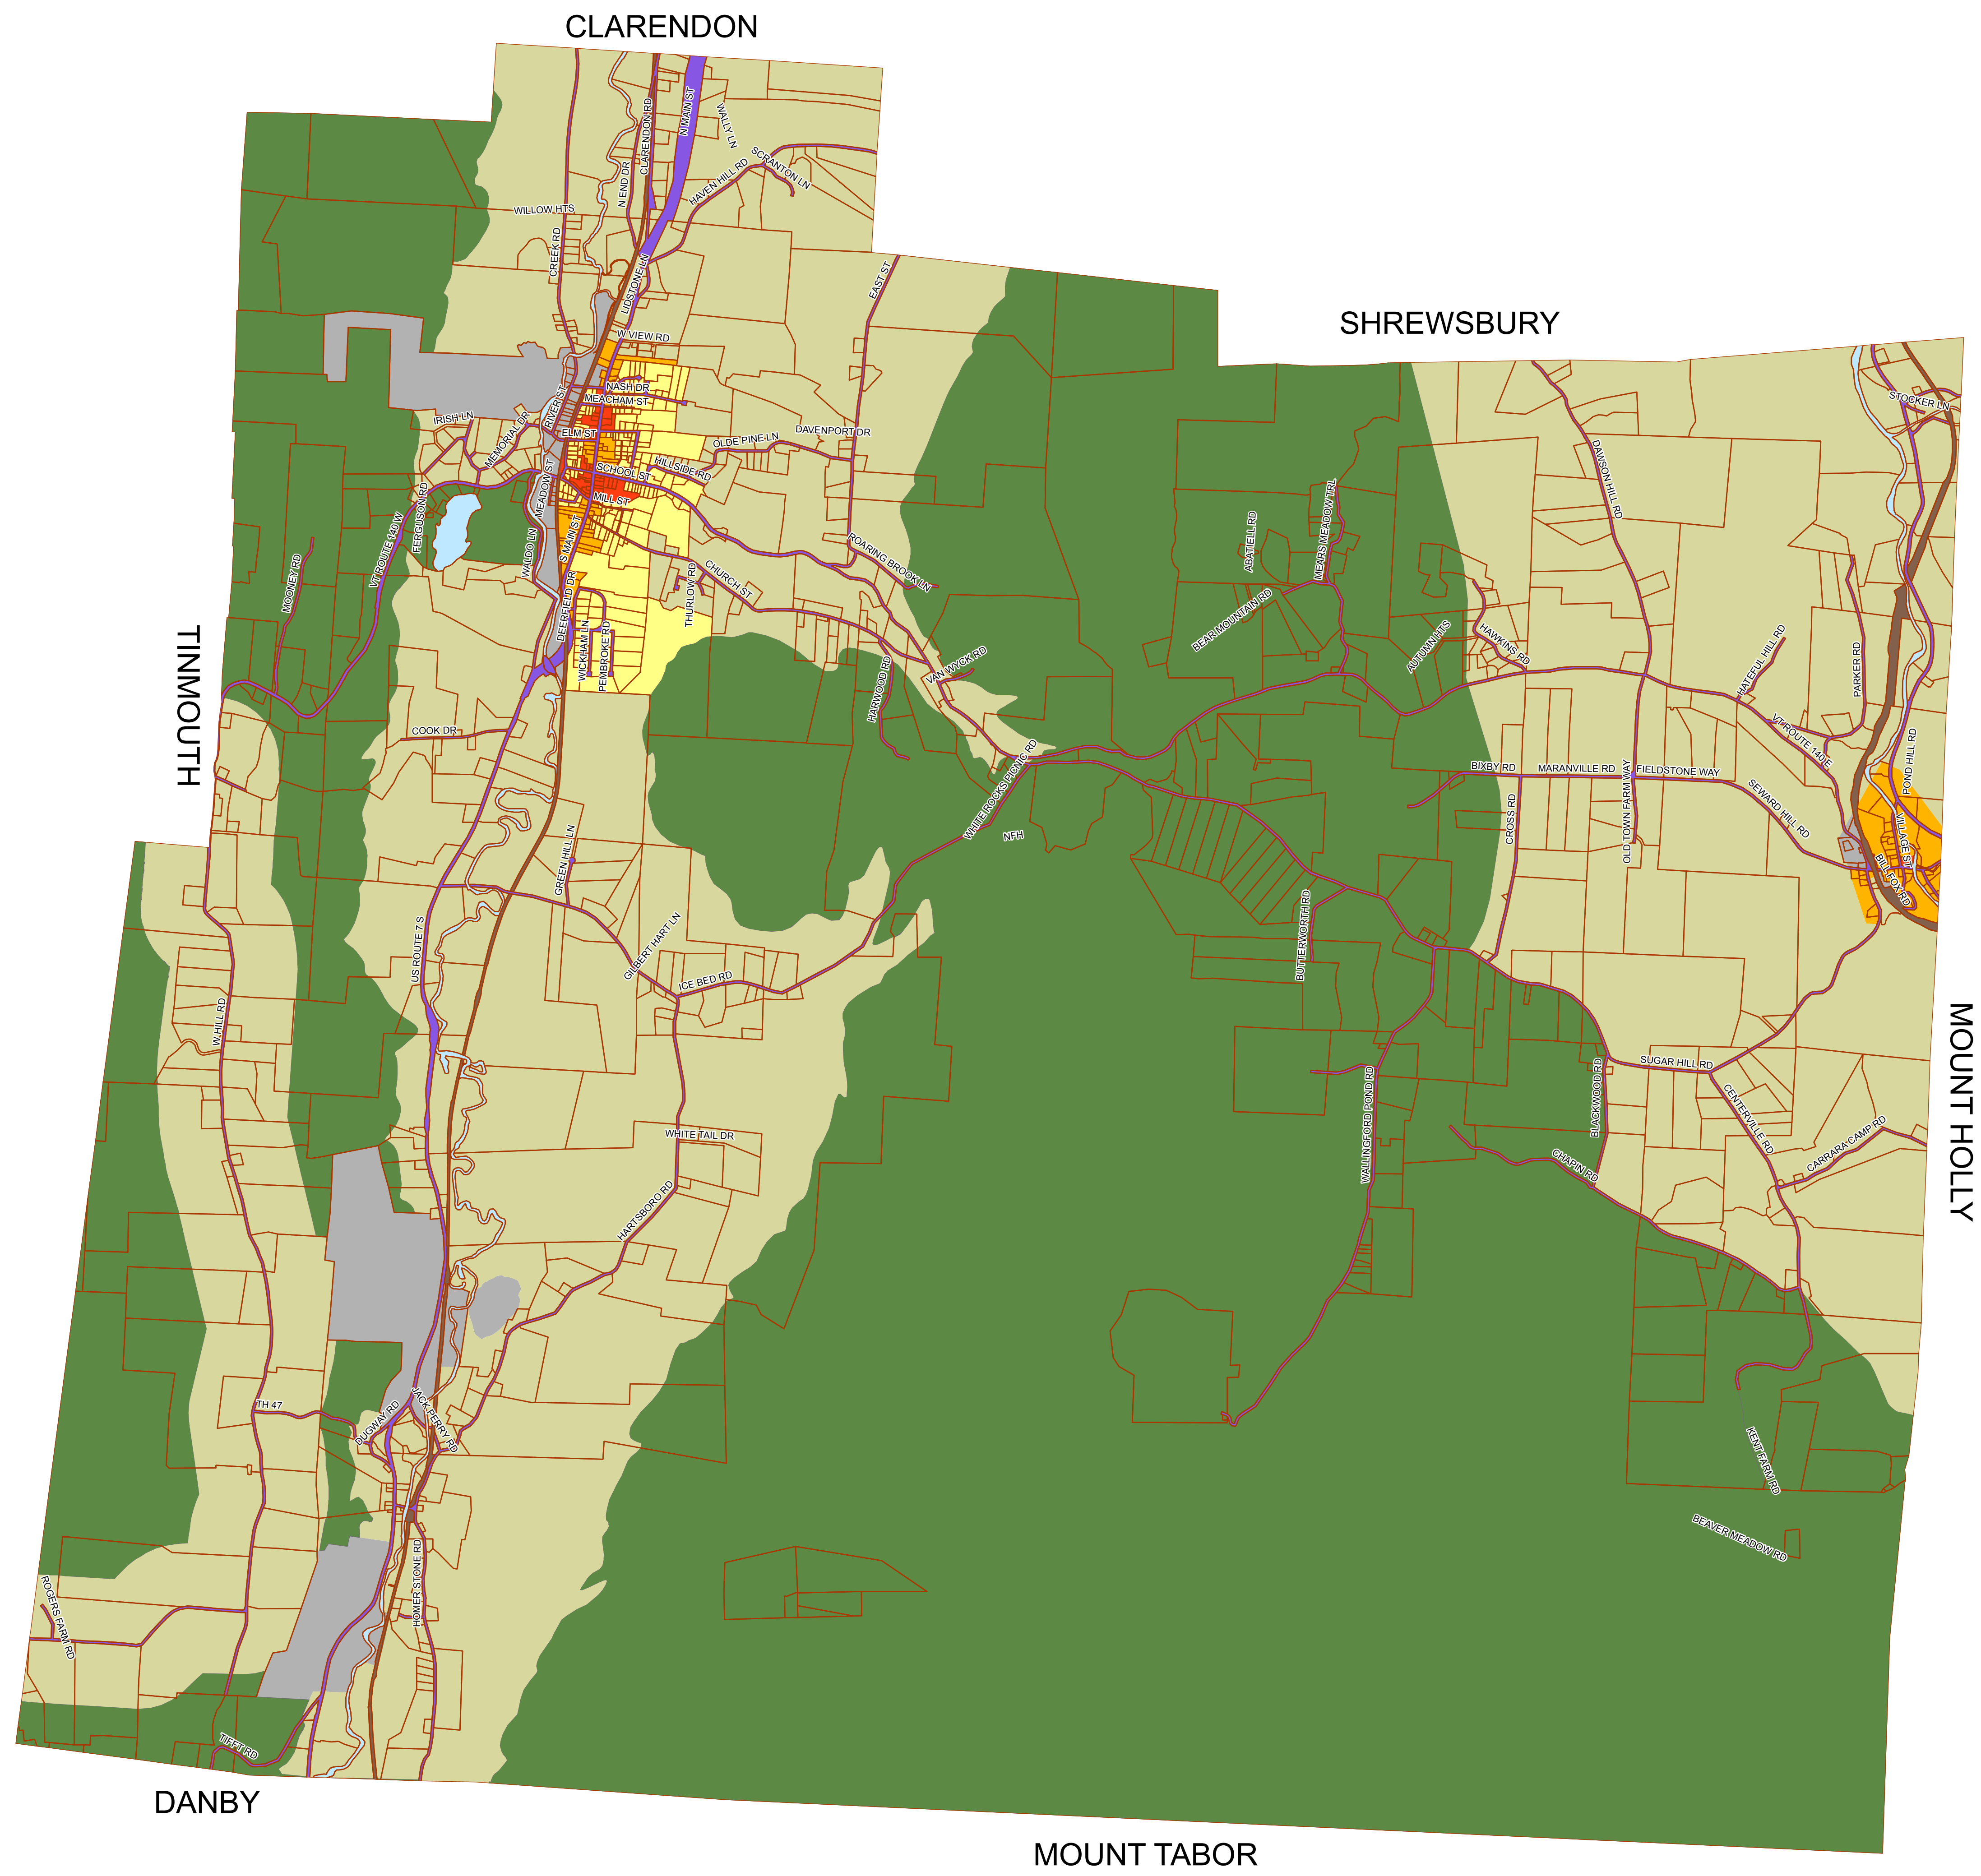

## Legend

### District

- ARR - Agricultural & Rural Residential
- FR - Forest & Recreational
- IN - Industrial
- MR - Multiple Residential
- NC - Neighborhood Commercial
- R15 - Residential 15,000
- Rail ROW
- Road ROW
- Water
- Wallingford Parcel Boundaries