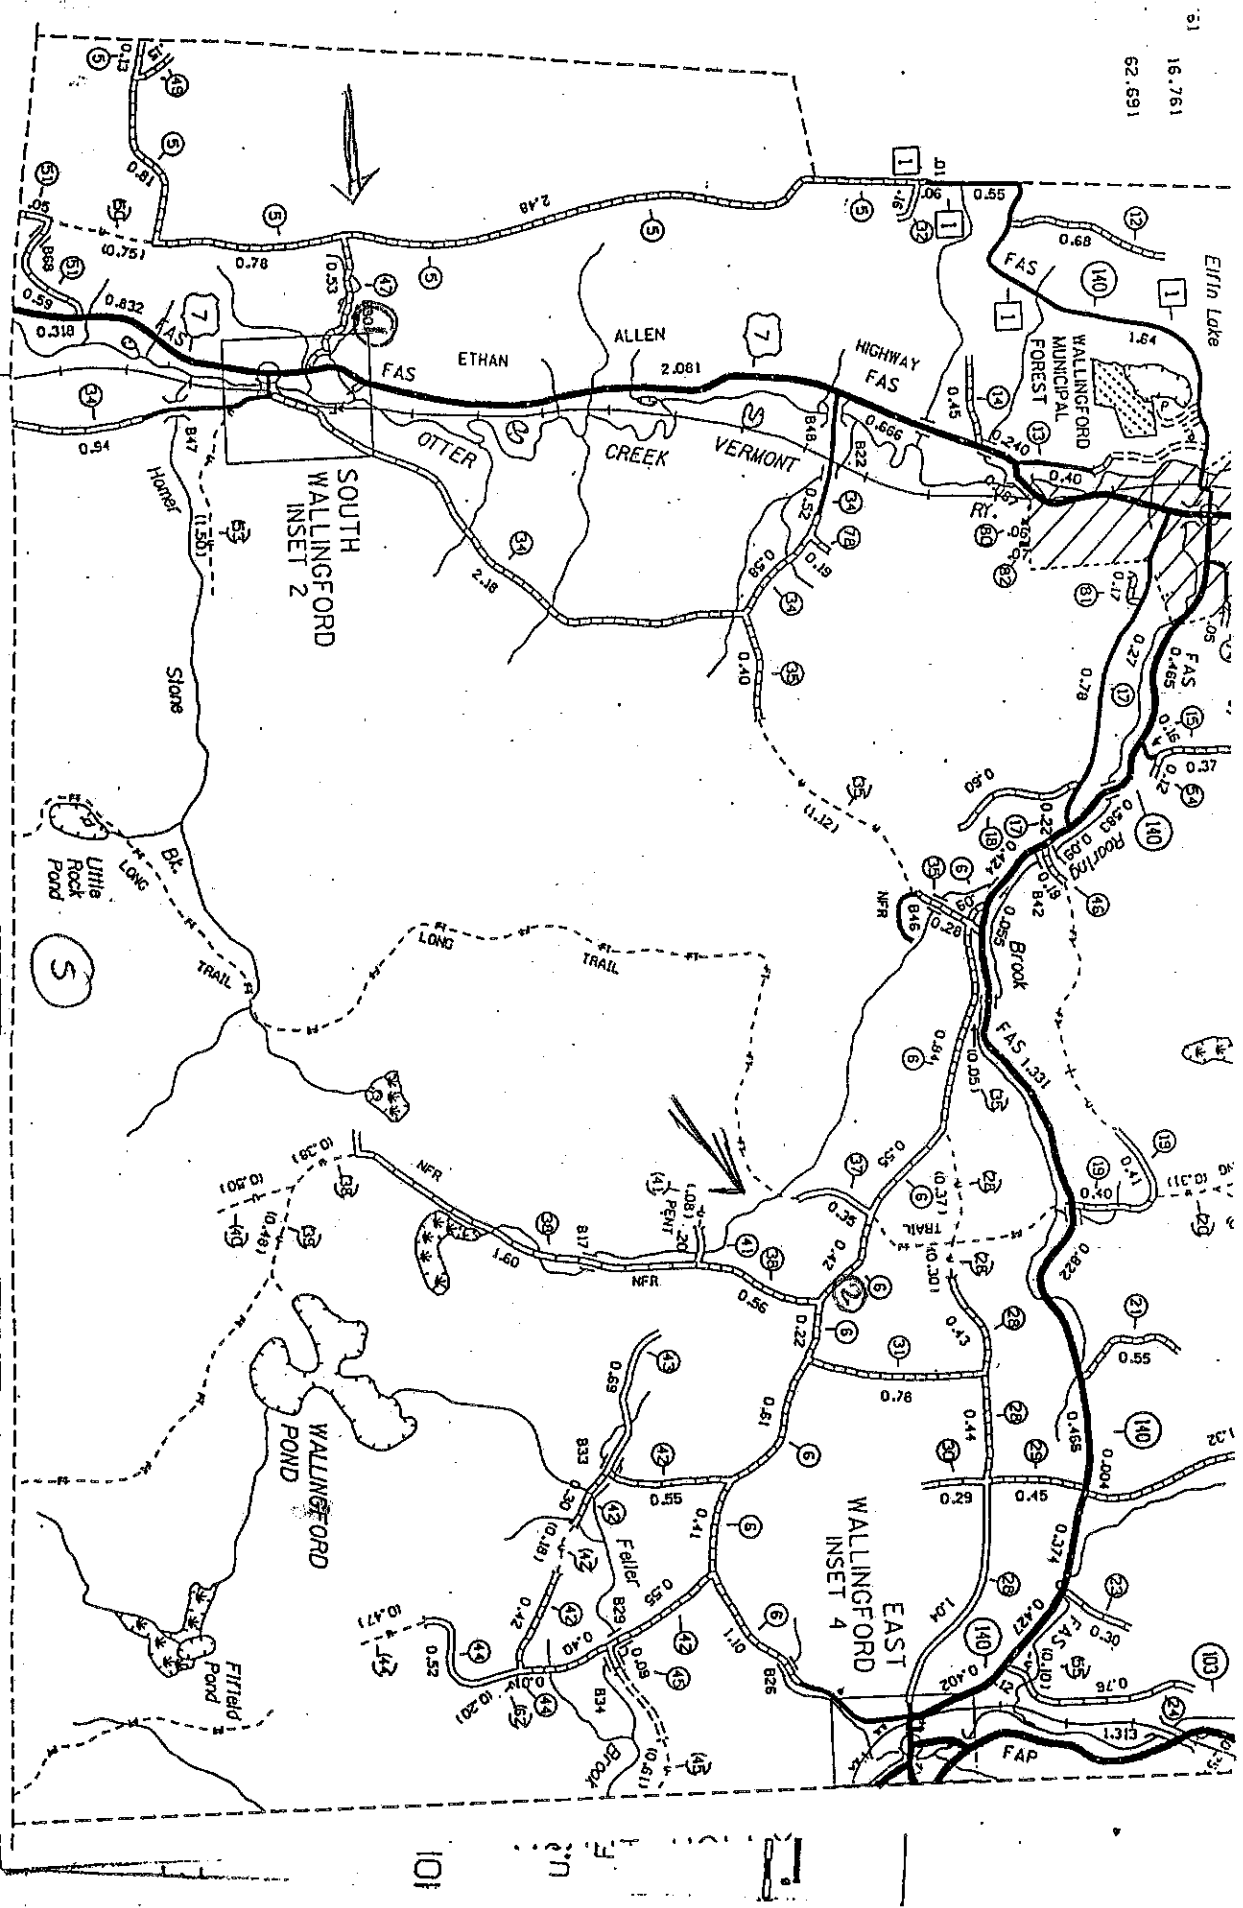

#1 - Doty Cemetery - located on private property at #1100 Dugway Road in South Wallingford off Route 7 South. Key to gate is required.
 #2 - Sugar Hill Cemetery - located on Sugar Hill Road, just northwest of Wallingford Pond Road and next door to #1919 Sugar Hill Road.

Winkler
035-0-0576
17.30 AS

Nutting
035-0-0680
104.4 AC

Marrion
035-0-0900
30.8 AC

Benson
1032045
2.68 AS

Allen
1032118
4.5 AC

Shaw
1031900
11.0 A

Parker
1031841
13.9 AC

STOCKER
LN. (076)

1031735
4.6 AC

OLD TURNPIKE
ROAD (026)

Gram
0263717
34.33 AC

Parker
0250169
23.1 AC

FREEMAN
BROOK
ROAD (025)

Ferguson
0760095
4.9 AC

Pedona
0250356
1.1 AC

Valente
0263600
1.1 AC

Eastman
1.4 AC

Williams
0263625
0.58 AC Wallingford
0.76 AC Mt. Holly

Semrow
0263605
1.6 AC

597.16

898.72 262.26 483.75 170.28

1031631
3 A

103