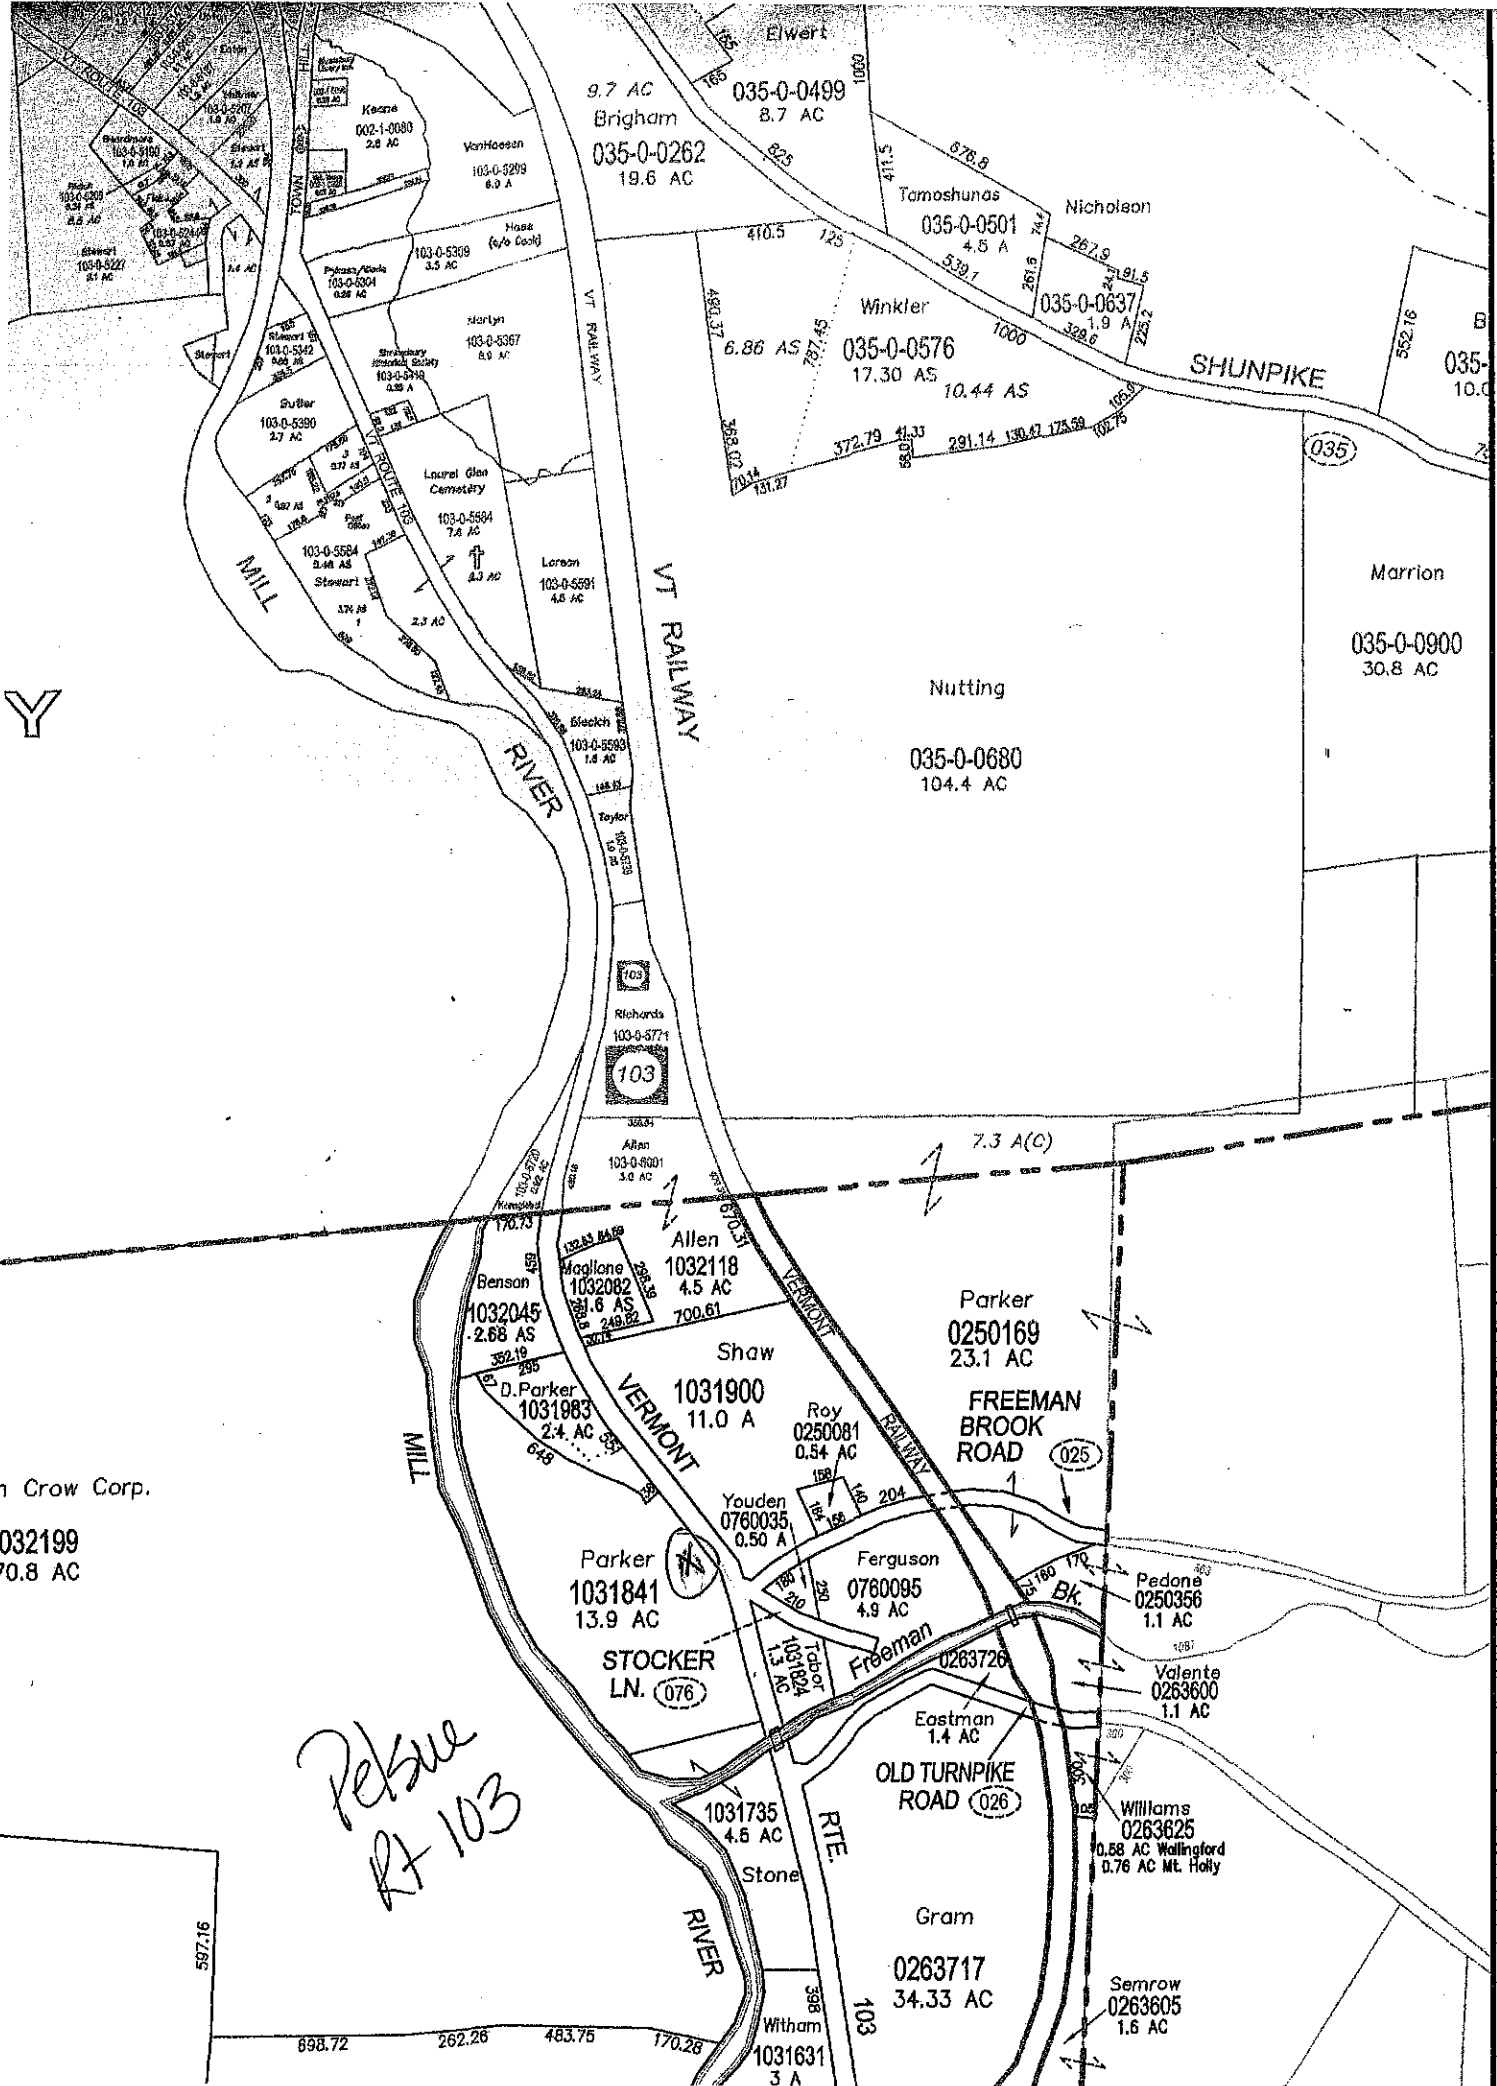

#1 - Doty Cemetery - located on private property at #1100 Dugway Road in South Wallingford off Route 7 South. Key to gate is required.
 #2 - Sugar Hill Cemetery - located on Sugar Hill Road, just northwest of Wallingford Pond Road and next door to #1919 Sugar Hill Road.

(2)

Y

n Crow Corp.

032199
70.8 AC

*Rebure
RT 103*

9.7 AC
Brigham
035-0-0262
19.6 AC

035-0-0499
8.7 AC

035-0-0501
4.5 A

Winkler
035-0-0576
17.30 AS

Nutting
035-0-0680
104.4 AC

Marrion
035-0-0900
30.8 AC

Benson
1032045
2.68 AS

Allen
1032118
4.5 AC

Shaw
1031900
11.0 A

Parker
1031841
13.9 AC

STOCKER
LN. (076)

1031735
4.6 AC

OLD TURNPIKE
ROAD (026)

Gram
0263717
34.33 AC

Parker
0250169
23.1 AC

FREEMAN
BROOK
ROAD (025)

Ferguson
0760095
4.9 AC

Pedona
0250356
1.1 AC

Valente
0263600
1.1 AC